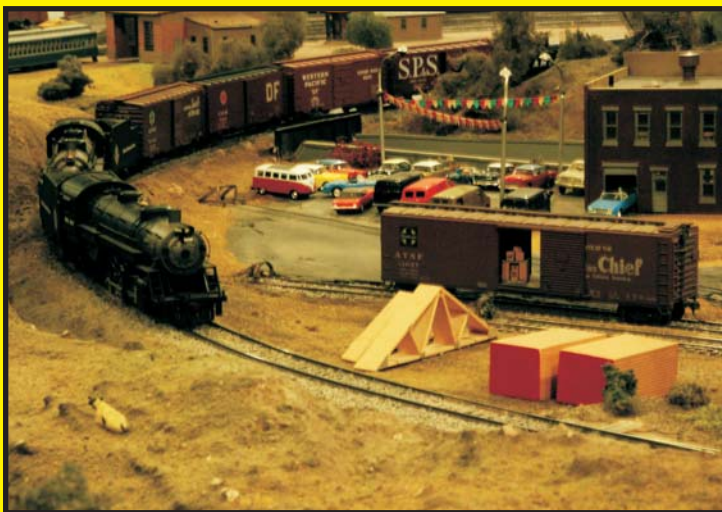

Model Train Show

Presented at Our Operating HO Scale Layout,
 Located Next to the BNSF (Santa Fe) Railroad
 Saturday & Sunday, March 20th & 21st
 and
 Saturday & Sunday, March 27th & 28th
 10:00 a.m. to 5:00 p.m.

Fares:

- Adults.....\$2.00
- Seniors.....\$1.00
- Children (6 to 12)...\$1.00
- Children under 6.....Free

425 Fulton Shipyard Road, Antioch, CA (925) 779-1964
www.blackdiamondlines.org