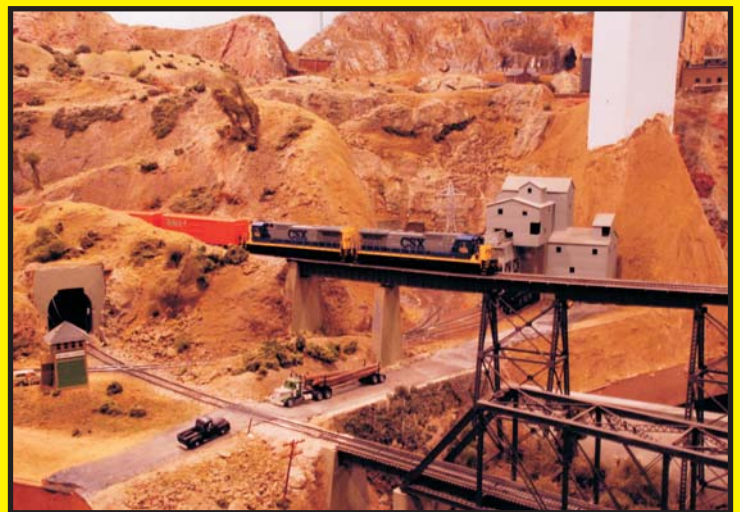

Model Train Show

Presented at Our Operating HO Scale Layout,
 Located Next to the BNSF (Santa Fe) Railroad
 Saturday & Sunday, March 20th & 21st
 and
 Saturday & Sunday, March 27th & 28th
 10:00 a.m. to 5:00 p.m.

Fares:

- Adults.....\$2.00
- Seniors.....\$1.00
- Children (6 to 12)...\$1.00
- Children under 6.....Free

425 Fulton Shipyard Road, Antioch, CA (925) 779-1964
www.blackdiamondlines.org