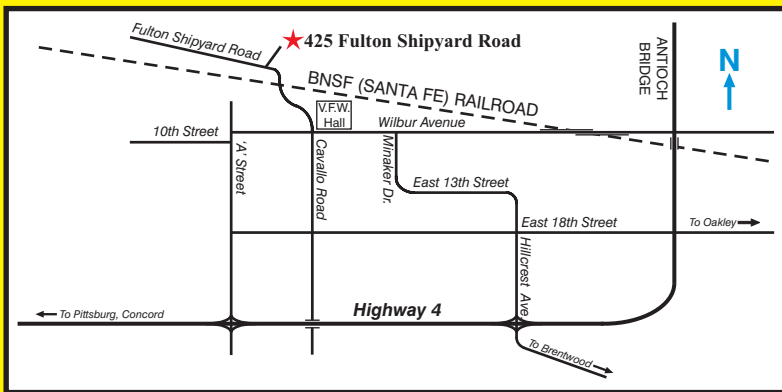

Model Train Show

Presented at Our Operating HO Scale Layout,
 Located Next to the BNSF (Santa Fe) Railroad
 Saturday & Sunday, March 20th & 21st
 and
 Saturday & Sunday, March 27th & 28th
 10:00 a.m. to 5:00 p.m.

Fares:

- Adults.....\$2.00
- Seniors.....\$1.00
- Children (6 to 12)...\$1.00
- Children under 6.....Free

425 Fulton Shipyard Road, Antioch, CA (925) 779-1964
www.blackdiamondlines.org